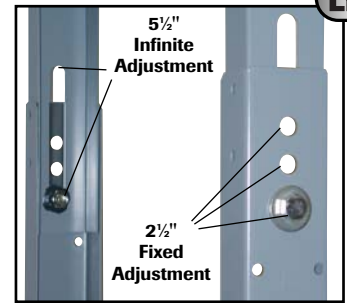

With a Full 8" Adjustment Range!

Create your own design with components listed below and tops on page 111 or, choose from pre-engineered selections and add components to accessorize as needed.

Slide-Bolt Legs

With leg levelers (one pair).

No. 2762L - 28"d x 29½" to 35½"h

No. 2763L - 34"d x 29½" to 35½"h

"Perfect-Fit" Drawer

No. 2794 -

15½"w x 20"d x 9"h

Pick Racks For Plastic Bins

No. 2630 - fits 60"w benches

No. 2631 - fits 72"w benches

Back & End Stops, One Set

No. 2602 - for 60" x 28" bench

No. 2603 - for 60" x 34" bench

No. 2604 - for 72" x 28" bench

No. 2605 - for 72" x 34" bench

Blue Plastic Bins

No. 78203 - 4"w x 4"d x 2"h

No. 78206 - 4"w x 6½"d x 3"h

No. 78209 - 6"w x 9½"d x 5"h

Risers, One Set

No. 2625 - for 60" bench, 10½"d x 12"h

No. 2626 - for 72" bench, 14"d x 12"h

No. 2627 - for 48" bench, 14"d x 18"h

No. 2628 - for 60" bench, 14"d x 18"h

No. 2629 - for 72" bench, 14"d x 18"h

Work Bench with Stringer & Shelf

Work Bench with Stringer, "Perfect-Fit" Drawer & Shelf

48" w x 28" d					60" w x 28" d					60" w x 34" d					72" w x 28" d					72" w x 34" d				
TOPS																								
12-Gauge Steel											1 3/4" Thick													
2474AS	2522AS	2523AS	2524AS	2525AS	2400AS	2401AS	2402AS	2403AS	2404AS															
Pressed Wood Over Steel											1 7/8" Thick													
N/A	2534AS	2535AS	2536AS	2537AS	N/A	2405AS	2406AS	2407AS	2408AS															
Laminated Hardwood											1 3/4" Thick													
N/A	2550AS	2551AS	2552AS	2553AS	N/A	2427AS	2428AS	2429AS	2430AS															
Pressed Wood Over Wood											1 1/2" Thick													
N/A	2454AS	2455AS	2456AS	2457AS	N/A	2431AS	2432AS	2433AS	2434AS															
Plastic Laminate - 180° Soft Front Edge											1 5/16" Thick													
N/A	2480AS	2481AS	2482AS	2483AS	N/A	2435AS	2436AS	2437AS	2438AS															
Super Comp Top - Comfort Edge											1 3/4" Thick													
N/A	2492AS	2493AS	2494AS	2495AS	N/A	2439AS	2440AS	2441AS	2442AS															
Laminated Hardwood - Comfort Edge											1 3/4" Thick													
N/A	2569AS	2570AS	2571AS	2572AS	N/A	2448AS	2449AS	2450AS	2451AS															
Graphite Composite - Comfort Edge											1 1/2" Thick													
N/A	2420AS	N/A	N/A	N/A	N/A	2421AS	N/A	N/A	N/A