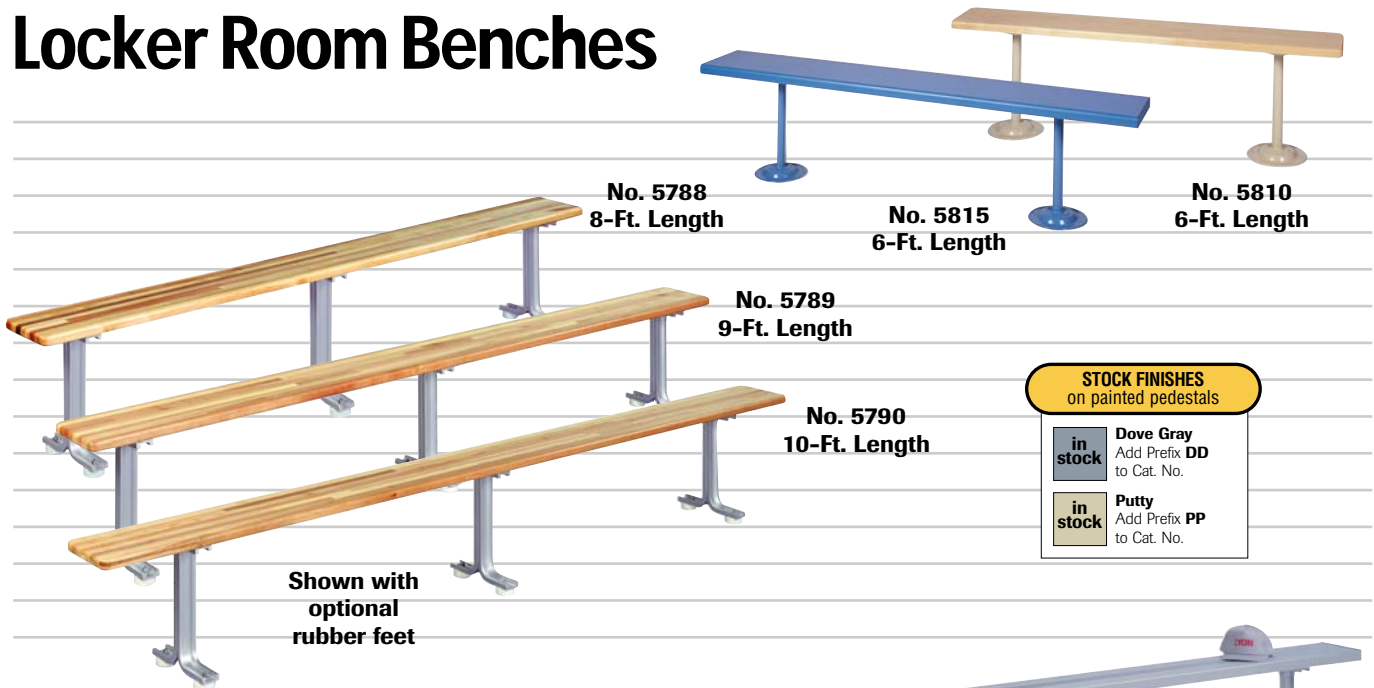

# Locker Room Benches

**STOCK FINISHES**  
on painted pedestals

<b>in stock</b>	<b>Dove Gray</b> Add Prefix DD to Cat. No.
<b>in stock</b>	<b>Putty</b> Add Prefix PP to Cat. No.

## Durable, Attractive Hardwood and Plastic Laminate Locker Room Benches

- Selected hardwoods or smooth plastic laminates deliver strength and beauty.
- Lightweight, anodized aluminum or painted steel pedestals.
- Eight different sizes, from three feet to ten feet in length deliver all the versatility, styling and performance required.

## All Aluminum Locker Room Benches

- Sleek, new contemporary design.
- Lightweight, corrosion resistant anodized aluminum bench and pedestals meet virtually any requirement for strength and durability.
- Easy to maintain 9½" w x 2" h bench planks have softly rounded edges and center braces for comfortable seating.
- Optional rubber feet and/or concrete wedge anchors.