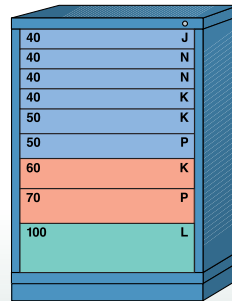

184 compartments in 9 drawers
No. 250-490-1003
Single Drawer Access
No. 251-490-1003
Multiple Drawer Access