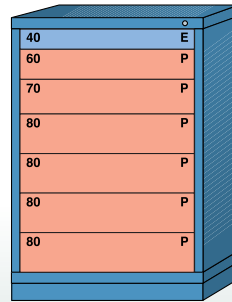

120 compartments in 8 drawers
No. 250-490F
Single Drawer Access
No. 251-490F
Multiple Drawer Access