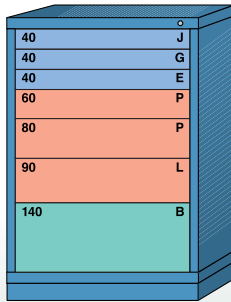

129 compartments in 7 drawers
No. 250-490E
Single Drawer Access
No. 251-490E
Multiple Drawer Access