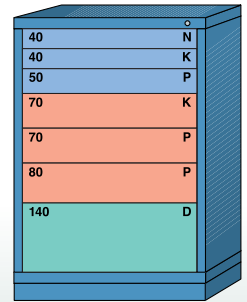

120 compartments in 7 drawers
No. 250-490-1007
Single Drawer Access
No. 251-490-1007
Multiple Drawer Access