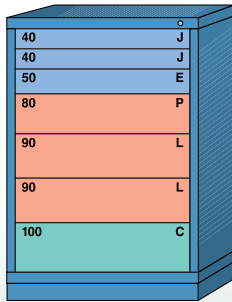

137 compartments in 7 drawers
No. 250-490D
Single Drawer Access
No. 251-490D
Multiple Drawer Access