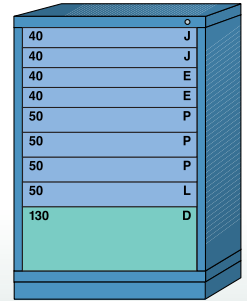

180 compartments in 9 drawers
No. 250-490B
Single Drawer Access
No. 251-490B
Multiple Drawer Access