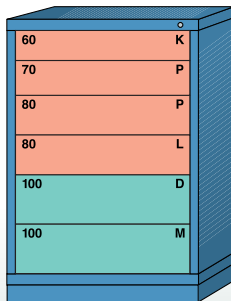

78 compartments in 6 drawers
No. 250-490C
Single Drawer Access
No. 251-490C
Multiple Drawer Access