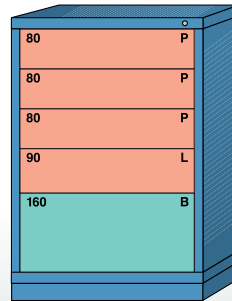

64 compartments in 5 drawers
No. 250-490-1011
Single Drawer Access
No. 251-490-1011
Multiple Drawer Access