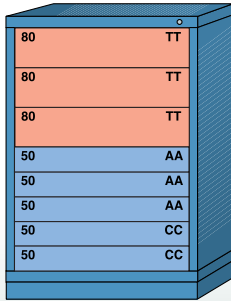

Counter-High (44 1/4" H) Cabinets

368 compartments in 8 drawers
No. 250-490-1013
Single Drawer Access
No. 251-490-1013
Multiple Drawer Access