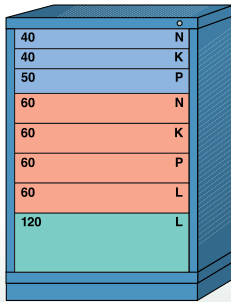

144 compartments in 8 drawers
No. 250-490-1005
Single Drawer Access
No. 251-490-1005
Multiple Drawer Access