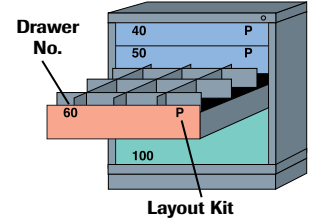

# Pre-Engineered Platinum Series Cabinets

...with or without Drawer Layout Kits

These Platinum Series cabinet selections fulfill up to 95% of the typical requirements for high density storage. To determine your selections compare the size and quantities of items to be stored with the color-coded drawer sizes in cabinets shown below. Numbers at left on each cabinet show drawers included. Letters at right designate drawer layout kits (see pages 56-57) suggested, but not installed.

**QUICK**  
7 WORKING DAYS  
**SHIP**

**SMALL**  
**MEDIUM**  
**LARGE**

These color codes quickly identify relative drawer sizes in illustrations below. See page 47 for details.