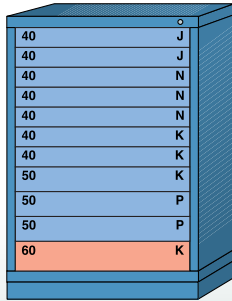

248 compartments in 11 drawers
No. 250-490-1001
Single Drawer Access
No. 251-490-1001
Multiple Drawer Access