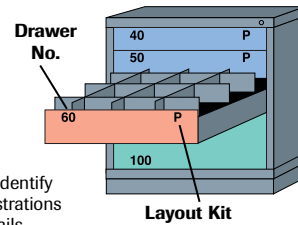

## ...with or without Drawer Layout Kits

These Platinum Series cabinet selections fulfill up to 95% of the typical requirements for high density storage. To determine your selections compare the size and quantities of items to be stored with the color-coded drawer sizes in cabinets shown below. Numbers at left on each cabinet show drawers included. Letters at right designate drawer layout kits (see pages 56-57) suggested, but not installed. See page 51 for "How to Order".

**QUICK**  
7 WORKING DAYS  
**SHIP**

**SMALL**

**MEDIUM**

**LARGE**

These color codes quickly identify relative drawer sizes in illustrations below. See page 47 for details.

**To order cabinets with layout kits, see "HOW TO ORDER" instructions at right**