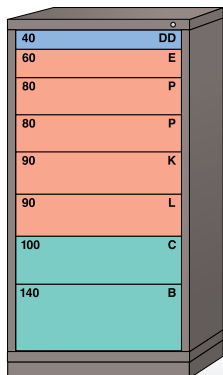

181 compartments in 8 drawers
No. 250-680E
Single Drawer Access
No. 251-680E
Multiple Drawer Access