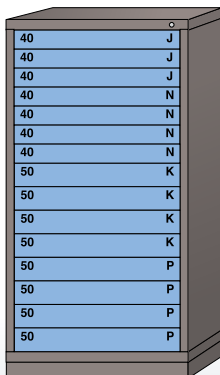

**QUICK**  
7 WORKING DAYS  
**SHIP**

**SMALL**

**MEDIUM**

**LARGE**

These color codes quickly identify relative drawer sizes in illustrations below. See page 47 for details.

**To order cabinets with layout kits, see "HOW TO ORDER" instructions at right**

### Eye-Level High (59 1/4" H) Cabinets

591 compartments in 17 drawers  
**No. 250-680A**  
Single Drawer Access  
**No. 251-680A**  
Multiple Drawer Access

336 compartments in 15 drawers  
**No. 250-680-1001**  
Single Drawer Access  
**No. 251-680-1001**  
Multiple Drawer Access