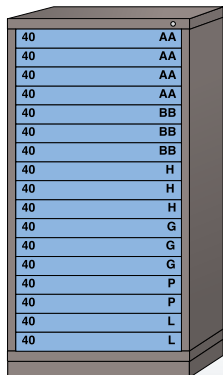

**QUICK**  
7 WORKING DAYS  
**SHIP**

**SMALL**

**MEDIUM**

**LARGE**

These color codes quickly identify relative drawer sizes in illustrations below. See page 47 for details.

**To order cabinets with layout kits, see "HOW TO ORDER" instructions at right**

### Eye-Level High (59 1/4" H) Cabinets

591 compartments in 17 drawers  
**No. 250-680A**  
Single Drawer Access  
**No. 251-680A**  
Multiple Drawer Access

336 compartments in 15 drawers  
**No. 250-680-1001**  
Single Drawer Access  
**No. 251-680-1001**  
Multiple Drawer Access