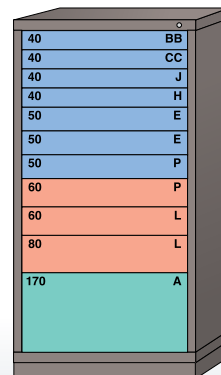

**QUICK**  
7 WORKING DAYS  
**SHIP**

**SMALL**

**MEDIUM**

**LARGE**

These color codes quickly identify relative drawer sizes in illustrations below. See page 47 for details.

**To order cabinets with layout kits, see "HOW TO ORDER" instructions at right**

### Eye-Level High (59 1/4" H) Cabinets

591 compartments in 17 drawers  
**No. 250-680A**  
Single Drawer Access  
**No. 251-680A**  
Multiple Drawer Access

336 compartments in 15 drawers  
**No. 250-680-1001**  
Single Drawer Access  
**No. 251-680-1001**  
Multiple Drawer Access

269 compartments in 11 drawers  
**No. 250-680F**  
Single Drawer Access  
**No. 251-680F**  
Multiple Drawer Access

228 compartments in 10 drawers  
**No. 250-680K**  
Single Drawer Access  
**No. 251-680K**  
Multiple Drawer Access