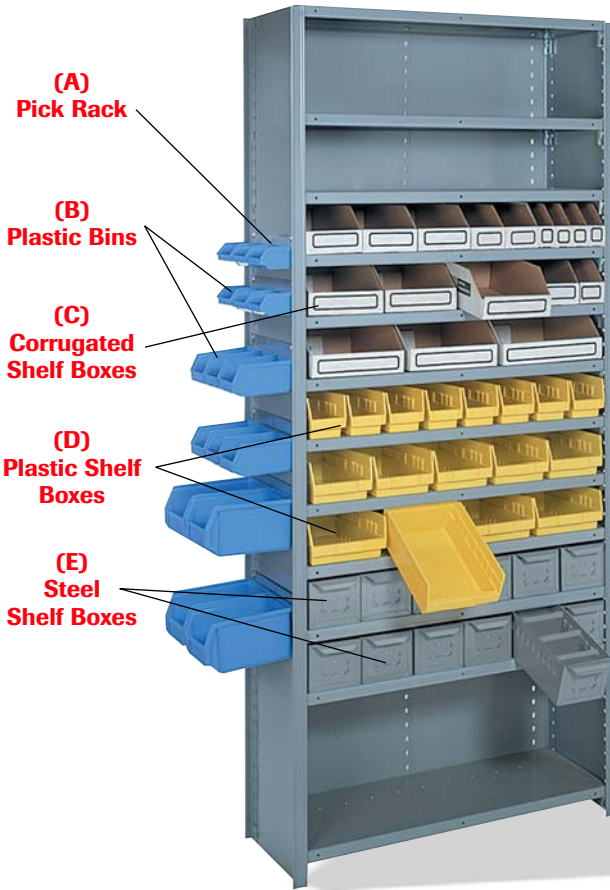

8000 Series Shelving Accessories

- Add storage density to Lyon 8000 Series shelving with shelf boxes.
- Choose steel, plastic or corrugated fiber-board to provide safe, systematic storage for small parts, tools and other items.
- All are easily labeled for fast identification of contents and can be combined with drawer case units (page 26) and modular drawers (pages 20-21) in Lyon shelving sections.

- (A) Pick Rack
- (B) Plastic Bins
- (C) Corrugated Shelf Boxes
- (D) Plastic Shelf Boxes
- (E) Steel Shelf Boxes

COLOR INFORMATION, choose from the following

- in stock** **Dove Gray**
Add Prefix **DD** to Cat. No.
All steel components
- in stock** **Putty**
Add Prefix **PP** to Cat. No.
All steel components
- Wedgewood Blue**
Add Prefix **BB** to Cat. No.
All steel components

Shelf Dividers

Compartmentalize Lyon steel shelving to provide spaces for tools, stacking small boxes or vertical storage. Easily installed with snap in fasteners, included. Dove Gray or Putty Finish.

| Description | Cat. No. | | |
|----------------|----------|----------|----------|
| | 12" Deep | 18" Deep | 24" Deep |
| 1½" h divider | N/A | 8225 | N/A |
| 6" h divider | 8620 | 8630 | 8640 |
| 9" h divider | 8621 | 8631 | 8641 |
| 12" h divider | 8622 | 8632 | 8642 |
| 15" h divider | 8623 | 8633 | 8643 |
| 16½" h divider | N/A | 8635 | N/A |
| 18" h divider | 8624 | 8634 | 8644 |

(C) Thrifti-Bin Corrugated Shelf Boxes

Makes a great economical alternative for storing small parts. Made of durable 200-lb. test fiberboard. Trimmed of waste and shipped flat. White only. Easy to assemble. Includes inventory control chart and large, convenient area for labeling.