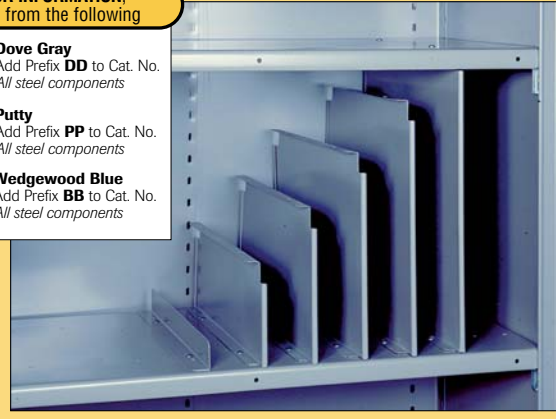

8000 Series Shelving Accessories

- Add storage density to Lyon 8000 Series shelving with shelf boxes.
- Choose steel, plastic or corrugated fiber-board to provide safe, systematic storage for small parts, tools and other items.
- All are easily labeled for fast identification of contents and can be combined with drawer case units (page 26) and modular drawers (pages 20-21) in Lyon shelving sections.

- (A) Pick Rack
- (B) Plastic Bins
- (C) Corrugated Shelf Boxes
- (D) Plastic Shelf Boxes
- (E) Steel Shelf Boxes

COLOR INFORMATION, choose from the following

- in stock** **Dove Gray**
Add Prefix **DD** to Cat. No.
All steel components
- in stock** **Putty**
Add Prefix **PP** to Cat. No.
All steel components
- Wedgewood Blue**
Add Prefix **BB** to Cat. No.
All steel components

Shelf Dividers

Compartmentalize Lyon steel shelving to provide spaces for tools, stacking small boxes or vertical storage. Easily installed with snap in fasteners, included. Dove Gray or Putty Finish.

| Description | Cat. No. | | |
|----------------|----------|----------|----------|
| | 12" Deep | 18" Deep | 24" Deep |
| 1½" h divider | N/A | 8225 | N/A |
| 6" h divider | 8620 | 8630 | 8640 |
| 9" h divider | 8621 | 8631 | 8641 |
| 12" h divider | 8622 | 8632 | 8642 |
| 15" h divider | 8623 | 8633 | 8643 |
| 16½" h divider | N/A | 8635 | N/A |
| 18" h divider | 8624 | 8634 | 8644 |

Pick Rack
Plastic Bin

(A) Pick Racks

Pick racks support removable, blue plastic bins (below) on ends of Lyon shelving units for increased access to small parts. Easily attached.

| Cat. No. | For Units | Will Hold |
|----------|-----------|-------------------------|
| 8812 | 12" Deep | Three 4" w, or Two 6" w |
| 8818 | 18" Deep | Four 4" w or Three 6" w |
| 8824 | 24" Deep | Six 4" w or Four 6" w |