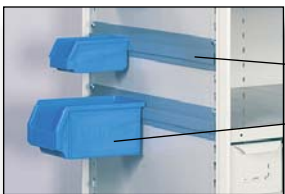

8000 Series Shelving Accessories

- Add storage density to Lyon 8000 Series shelving with shelf boxes.
- Choose steel, plastic or corrugated fiber-board to provide safe, systematic storage for small parts, tools and other items.
- All are easily labeled for fast identification of contents and can be combined with drawer case units (page 26) and modular drawers (pages 20-21) in Lyon shelving sections.

- (A) Pick Rack
- (B) Plastic Bins
- (C) Corrugated Shelf Boxes
- (D) Plastic Shelf Boxes
- (E) Steel Shelf Boxes

COLOR INFORMATION, choose from the following

- in stock** **Dove Gray**
Add Prefix **DD** to Cat. No.
All steel components
- in stock** **Putty**
Add Prefix **PP** to Cat. No.
All steel components
- Wedgewood Blue**
Add Prefix **BB** to Cat. No.
All steel components

Shelf Dividers

Compartmentalize Lyon steel shelving to provide spaces for tools, stacking small boxes or vertical storage. Easily installed with snap in fasteners, included. Dove Gray or Putty Finish.

| Description | Cat. No. | | |
|----------------|----------|----------|----------|
| | 12" Deep | 18" Deep | 24" Deep |
| 1½" h divider | N/A | 8225 | N/A |
| 6" h divider | 8620 | 8630 | 8640 |
| 9" h divider | 8621 | 8631 | 8641 |
| 12" h divider | 8622 | 8632 | 8642 |
| 15" h divider | 8623 | 8633 | 8643 |
| 16½" h divider | N/A | 8635 | N/A |
| 18" h divider | 8624 | 8634 | 8644 |

Pick Rack
Plastic Bin

(A) Pick Racks

Pick racks support removable, blue plastic bins (below) on ends of Lyon shelving units for increased access to small parts. Easily attached.

| Cat. No. | For Units | Will Hold |
|----------|-----------|-------------------------|
| 8812 | 12" Deep | Three 4" w, or Two 6" w |
| 8818 | 18" Deep | Four 4" w or Three 6" w |
| 8824 | 24" Deep | Six 4" w or Four 6" w |